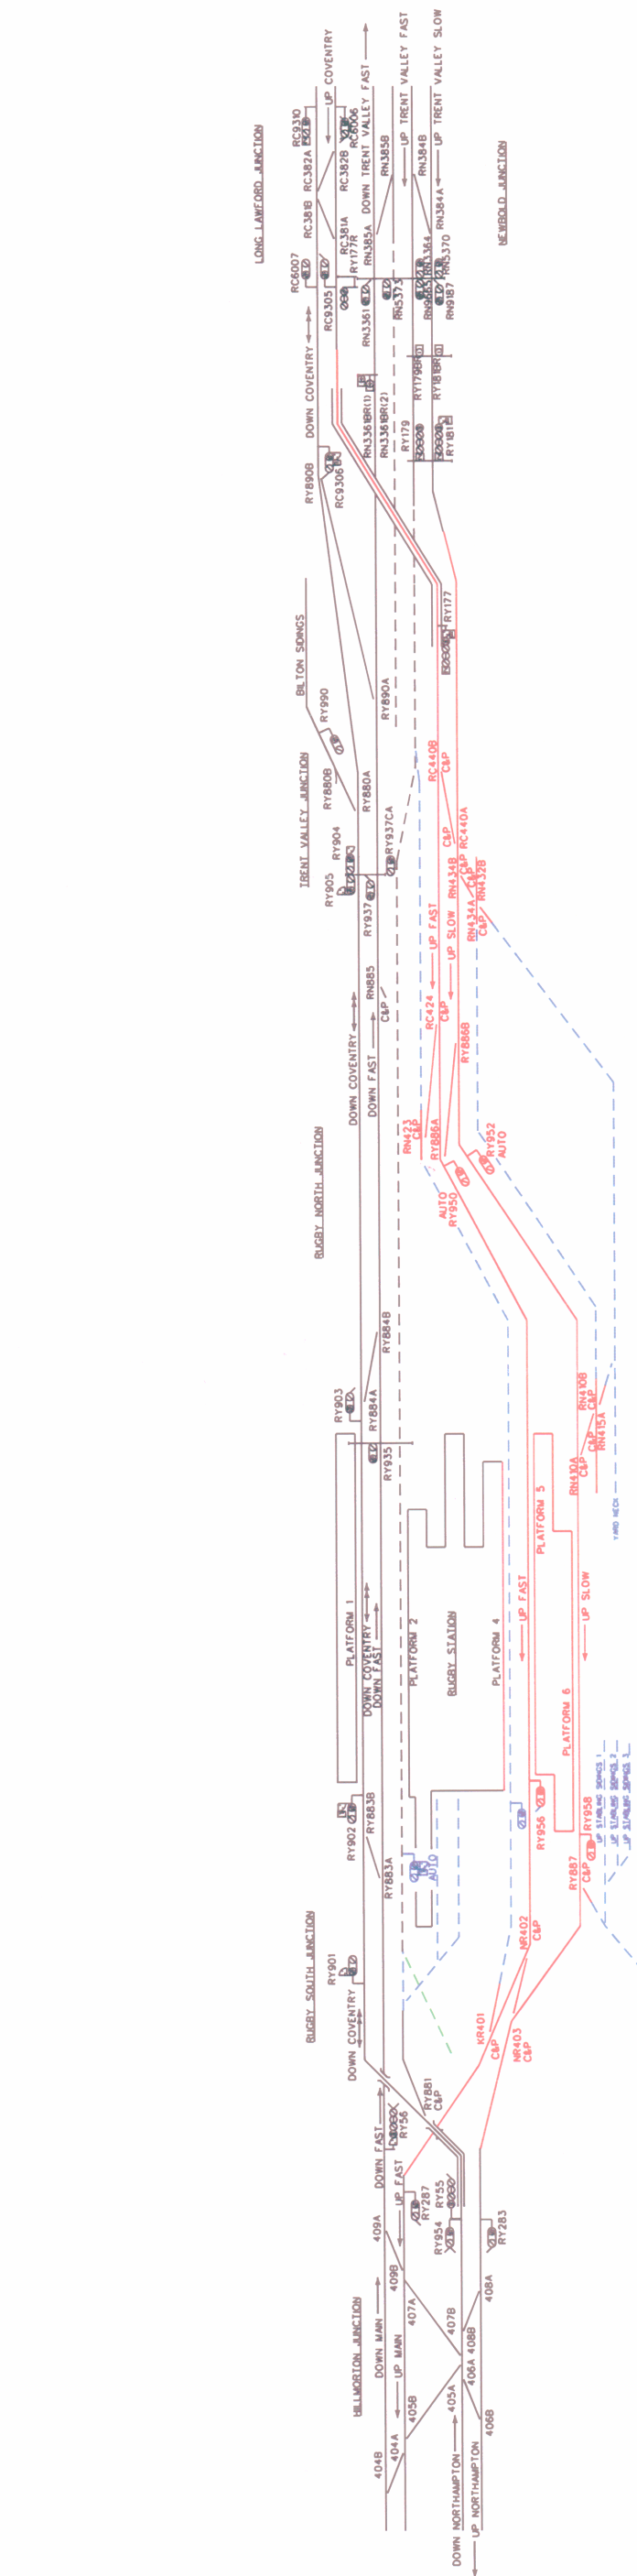

STAGE I3 - NEW OPTION

- DENOTES LINE TAKEN OUT OF USE
- - - DENOTES CONNECTION TO OPERATIONAL LINES SEVERED
- - - DENOTES FINAL LAYOUT SHOWN FOR REFERENCE
- Ⓜ-J EQUIPMENT SHOWN BLUE RETAINED FOR USE AT LATER STAGE
- - - DENOTES LINE OUT OF USE
- DENOTES NEW FORMATION BROUGHT INTO USE

Source Record Updated		Produced	Checked	Issued	Network Records Group		
Version	Prod.				Check	RUGBY STATION AREA RESIGNALLING	
					STAGE I3 OVERVIEW		
					Network No EE40-073-SG-SPE-		
					Drawing No 300365		
					Last Full Date		Version
					Correlation		Current
							P02