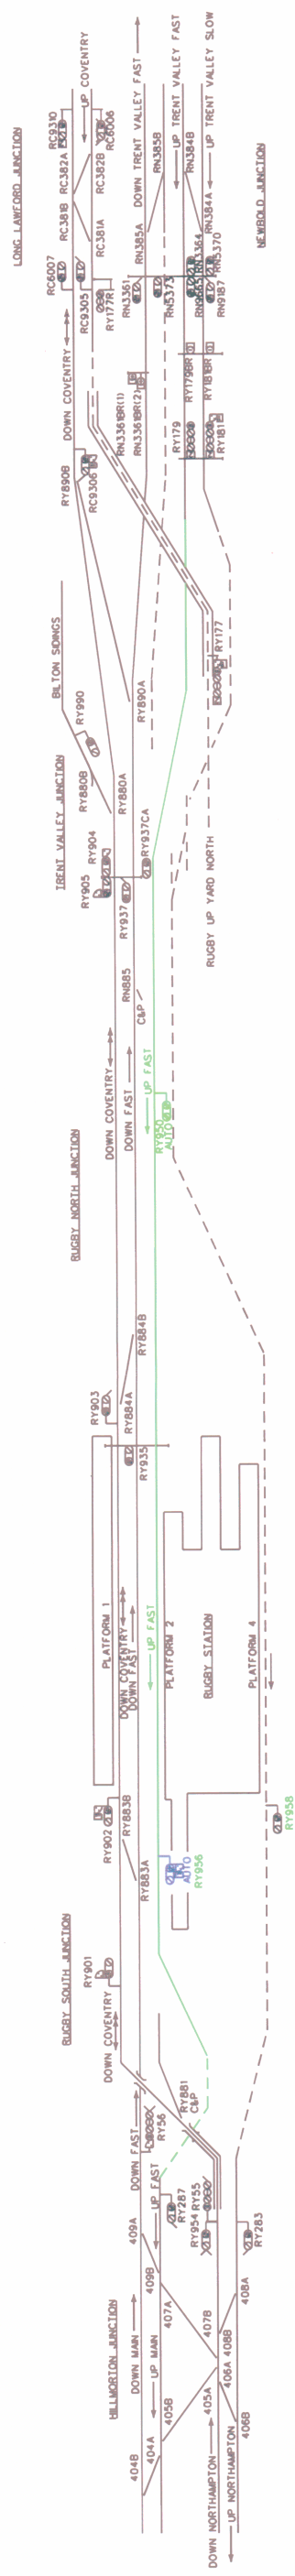

STAGE I3 - NEW OPTION

- DENOTES LINE TAKEN OUT OF USE
- - - DENOTES CONNECTION TO OPERATIONAL LINES SEVERED
- - - DENOTES FINAL LAYOUT SHOWN FOR REFERENCE
- Ⓜ-J EQUIPMENT SHOWN BLUE RETAINED FOR USE AT LATER STAGE
- - - DENOTES LINE OUT OF USE
- DENOTES NEW FORMATION BROUGHT INTO USE

Source Record Updated		Produced	Checked	Issued	Network Records Group		
Version	Prod.				Check	RUGBY STATION AREA RESIGNALLING	
					STAGE I3 OVERVIEW		
					Network No EE40-073-SG-SPE-		
					Drawing No 300365		
					Last Full Date		Version
					Correlation		Current
							P02